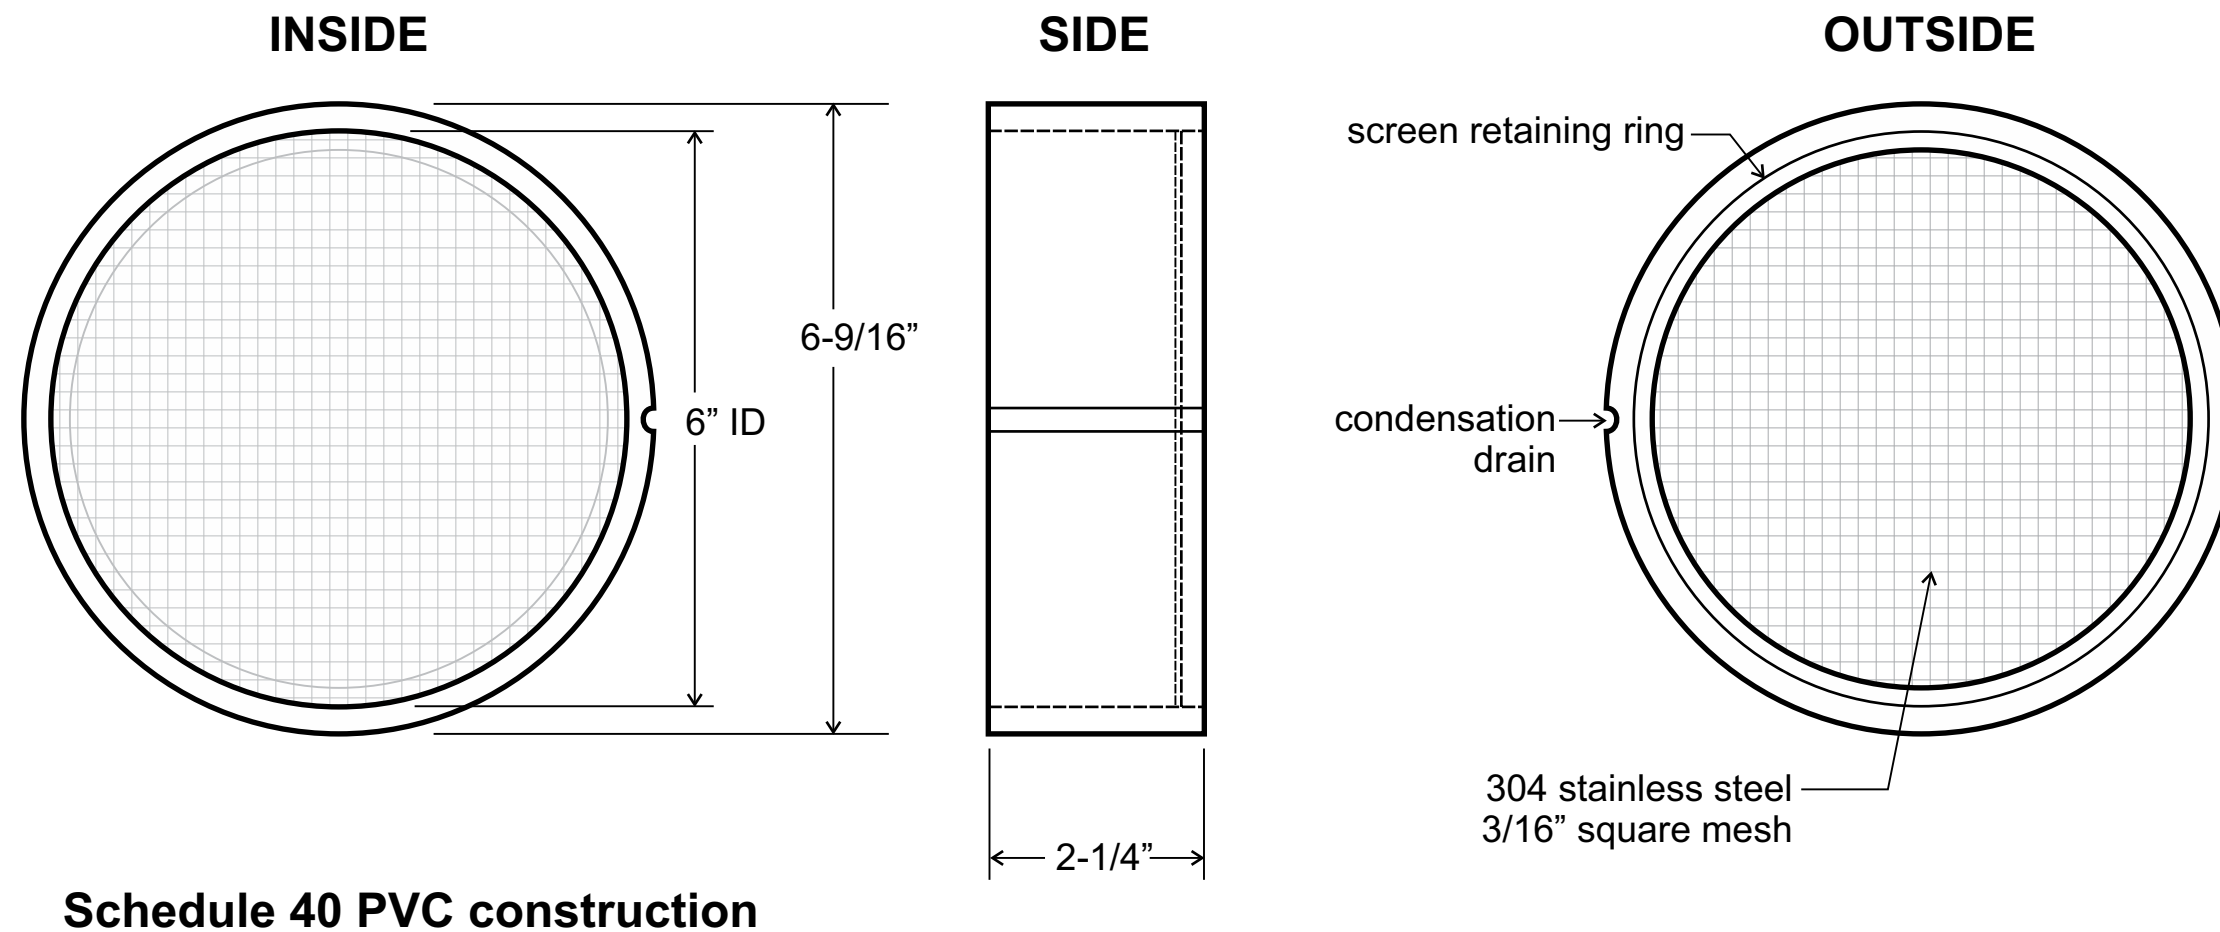

TVS6SS - PVC Termination Vent Screen

Scale: 1/2" = 1" (half scale)

Schedule 40 PVC construction

NOTE: Duplication, removal or unauthorized use of these drawings is strictly prohibited. These prints are the exclusive property of Nixalite® of America Inc. Nixalite® is a registered trademark of Nixalite® of America Inc. All rights are reserved. Copyright © - 2014-2017 Nixalite® of America Inc

TITLE/DESCRIPTION: MYERS & SONS - TVS6SS PIPE TERMINATION SCREEN CAPS SCHEDULE 40 PVC		
SCALE: HALF	APPROVED BY:	DRAWN BY: GAW
DATE: 020818		
SPECS #TVS6SS PIPE TERMINATION SCREEN CAP		
NIXALITE® OF AMERICA INC - 1025 16th AVE - E. MOLINE, IL. 61244 P:800.624.1189 F:800.624.1196 W:www.nixalite.com		DRAWING #: TVS6SS 020818GAW