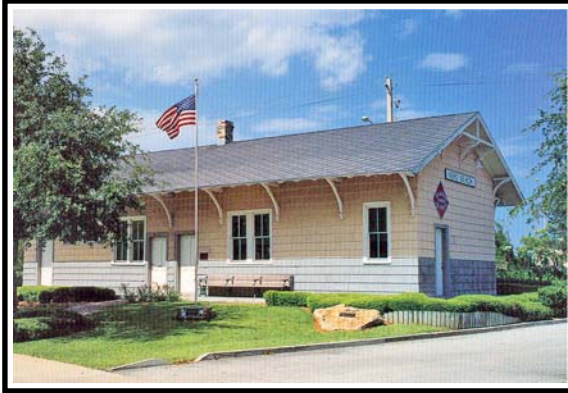

# Nixalite® Project Photos

## *Premium Nixalite Helps Protect A Historic Train Station From Pest Birds*

**Vero Beach Railroad Station**  
Indian River County, Vero Beach FL  
Added to the National Register  
of Historic Places on 01/06/1987