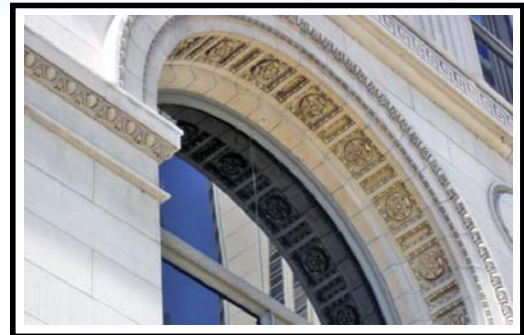

Nixalite® Project Photos

Premium Nixalite and Chicago Cultural Center

Chicago Cultural Center, Chicago IL
Architect: Holabird & Root, Chicago, IL
Premium Nixalite on ledges & windows

Installed along ledges, over windows and on columns.