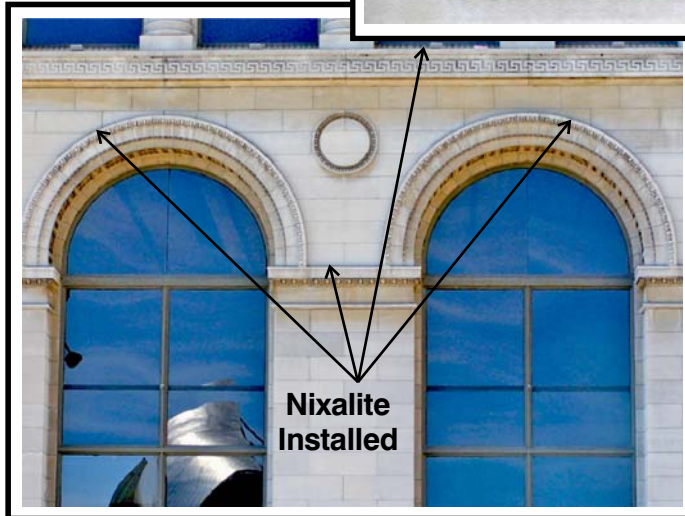

Nixalite® Project Photos

Premium Nixalite and Chicago Cultural Center

Chicago Cultural Center, Chicago IL
Architect: Holabird & Root, Chicago, IL
Premium Nixalite on ledges & windows

Installed along ledges, over windows and on columns.